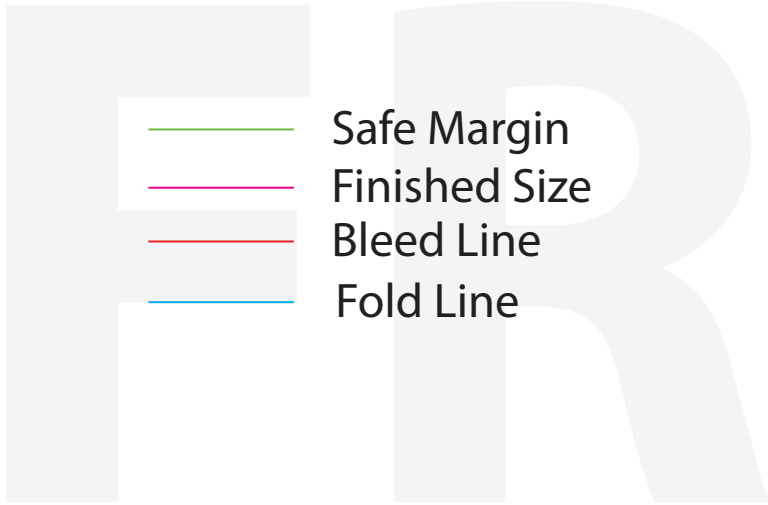

INSIDE

Safe Margin
Finished Size
Bleed Line
Fold Line

INSIDE

Finished Size - 4.25x5.5
With Bleed - 8.75x5.75